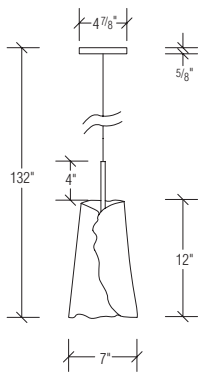

ALUMENT™

Red Flame/Satin Nickel
-FLM-E

Burnt Sugar/Dark Bronze
-BSG-BR

LUNA DROP

LUNA MINI DROP

SHOWN:
Red Flame/Satin Nickel
Vanilla interior layer
10' clear SVT cord
51830-12-FLM-E

ALSO AVAILABLE:
Burnt Sugar/Dark Bronze
Vanilla interior layer
10' clear SVT cord
51830-12-BSG-BR

LAMPING:
Incandescent:
1 x 100W A-19 med.
Halogen:
1 x 100W BT-15 med. (-HAL)
Compact fluor.:
1 x 18W G24q-2 quad 4-pin (-CFS)

SHOWN:
Burnt Sugar/Dark Bronze
Vanilla interior layer
10' clear SVT cord
51830-06-BSG-BR

ALSO AVAILABLE:
Red Flame/Satin Nickel
Vanilla interior layer
10' clear SVT cord
51830-06-FLM-E

LAMPING:
Incandescent:
1 x 60W B-10 cand.
Halogen:
1 x 60W T-3 cand. krypton-xenon (-HAL)

ALUMENT™ art objects are handmade individually. Variations in color, pattern, surface texture and size are representative of the wonder of ALUMENT and are not considered defects.