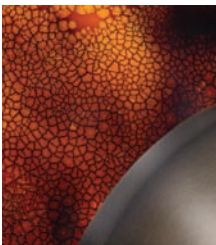

ALUMENT™

Red Flame/Satin Nickel
-FLM-E

Burnt Sugar/Dark Bronze
-BSG-BR

LUNA DROP

LUNA MINI DROP

SHOWN:
Red Flame/Satin Nickel
Vanilla interior layer
10' clear SVT cord
51830-12-FLM-E

ALSO AVAILABLE:
Burnt Sugar/Dark Bronze
Vanilla interior layer
10' clear SVT cord
51830-12-BSG-BR

LAMPING:
Incandescent:
1 x 100W A-19 med.
Halogen:
1 x 100W BT-15 med. (-HAL)
Compact fluor.:
1 x 18W G24q-2 quad 4-pin (-CFS)

SHOWN:
Burnt Sugar/Dark Bronze
Vanilla interior layer
10' clear SVT cord
51830-06-BSG-BR

ALSO AVAILABLE:
Red Flame/Satin Nickel
Vanilla interior layer
10' clear SVT cord
51830-06-FLM-E

LAMPING:
Incandescent:
1 x 60W B-10 cand.
Halogen:
1 x 60W T-3 cand. krypton-xenon (-HAL)

ALUMENT™ art objects are handmade individually. Variations in color, pattern, surface texture and size are representative of the wonder of ALUMENT and are not considered defects.