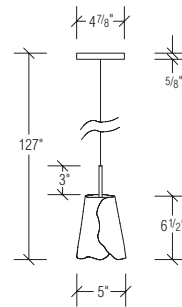

ALUMENT™

Red Flame/Satin Nickel
-FLM-E

Burnt Sugar/Dark Bronze
-BSG-BR

LUNA DROP

LUNA MINI DROP

SHOWN:
Red Flame/Satin Nickel
Vanilla interior layer
10' clear SVT cord
51830-12-FLM-E

ALSO AVAILABLE:
Burnt Sugar/Dark Bronze
Vanilla interior layer
10' clear SVT cord
51830-12-BSG-BR

LAMPING:
Incandescent:
1 x 100W A-19 med.
Halogen:
1 x 100W BT-15 med. (-HAL)
Compact fluor.:
1 x 18W G24q-2 quad 4-pin (-CFS)

SHOWN:
Burnt Sugar/Dark Bronze
Vanilla interior layer
10' clear SVT cord
51830-06-BSG-BR

ALSO AVAILABLE:
Red Flame/Satin Nickel
Vanilla interior layer
10' clear SVT cord
51830-06-FLM-E

LAMPING:
Incandescent:
1 x 60W B-10 cand.
Halogen:
1 x 60W T-3 cand. krypton-xenon (-HAL)

ALUMENT™ art objects are handmade individually. Variations in color, pattern, surface texture and size are representative of the wonder of ALUMENT and are not considered defects.