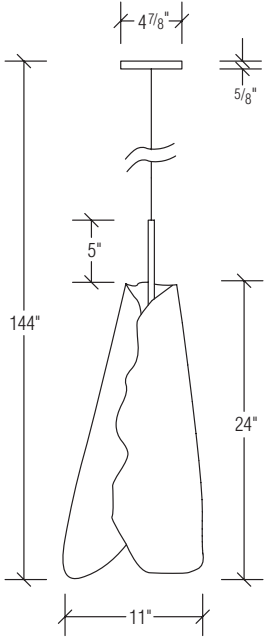

ALUMENT™ art objects are handmade individually. Variations in color, pattern, surface texture and size are representative of the wonder of ALUMENT and are not considered defects.

About ALUMENT: Page 2