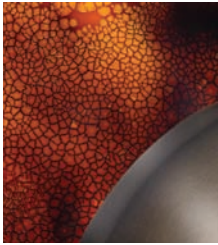

## LUNA GRANDE DROP

**SHOWN:**  
 Burnt Sugar/Dark Bronze  
 Vanilla interior layer  
 10' clear SVT cord  
**51830-24-BSG-BR**

Red Flame/Satin Nickel  
 Vanilla interior layer  
 10' clear SVT cord  
**51830-24-FLM-E**

Burnt Sugar/Dark Bronze  
 -BSG-BR

Red Flame/Satin Nickel  
 -FLM-E

ALUMENT™ art objects are handmade individually. Variations in color, pattern, surface texture and size are representative of the wonder of ALUMENT and are not considered defects.