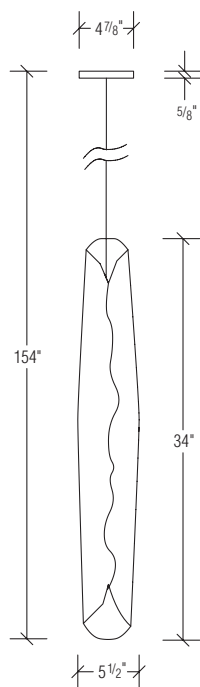

ALUMENT™

PUFF DADDY BIG DROP

SHOWN:

Red Flame/Satin Nickel
 Vanilla interior layer
 10' clear SVT cord
52350-34-FLM-E

Burnt Sugar/Dark Bronze
 Vanilla interior layer
 10' clear SVT cord
52350-34-BSG-BR

LAMPING:

Incandescent: 2 x 75W A-19 med.
 Halogen: 2 x 75W BT-15 med. (-HAL)
 Compact fluor.: 2 x 18W G24q-2 quad 4-pin (-CFS)

SPEC SHEET:

www.basicsourcelighting.com/alument

Burnt Sugar/Dark Bronze
 -BSG-BR

Red Flame/Satin Nickel
 -FLM-E