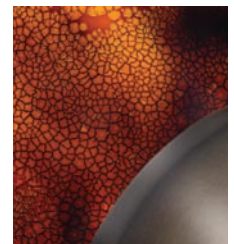

ALUMENT™

PUFF DADDY BIG DROP

SHOWN:

Red Flame/Satin Nickel
 Vanilla interior layer
 10' clear SVT cord
52350-34-FLM-E

Burnt Sugar/Dark Bronze
 Vanilla interior layer
 10' clear SVT cord
52350-34-BSG-BR

LAMPING:

Incandescent: 2 x 75W A-19 med.
 Halogen: 2 x 75W BT-15 med. (-HAL)
 Compact fluor.: 2 x 18W G24q-2 quad 4-pin (-CFS)

SPEC SHEET:

www.basicsourcelighting.com/alument

Burnt Sugar/Dark Bronze
 -BSG-BR

Red Flame/Satin Nickel
 -FLM-E